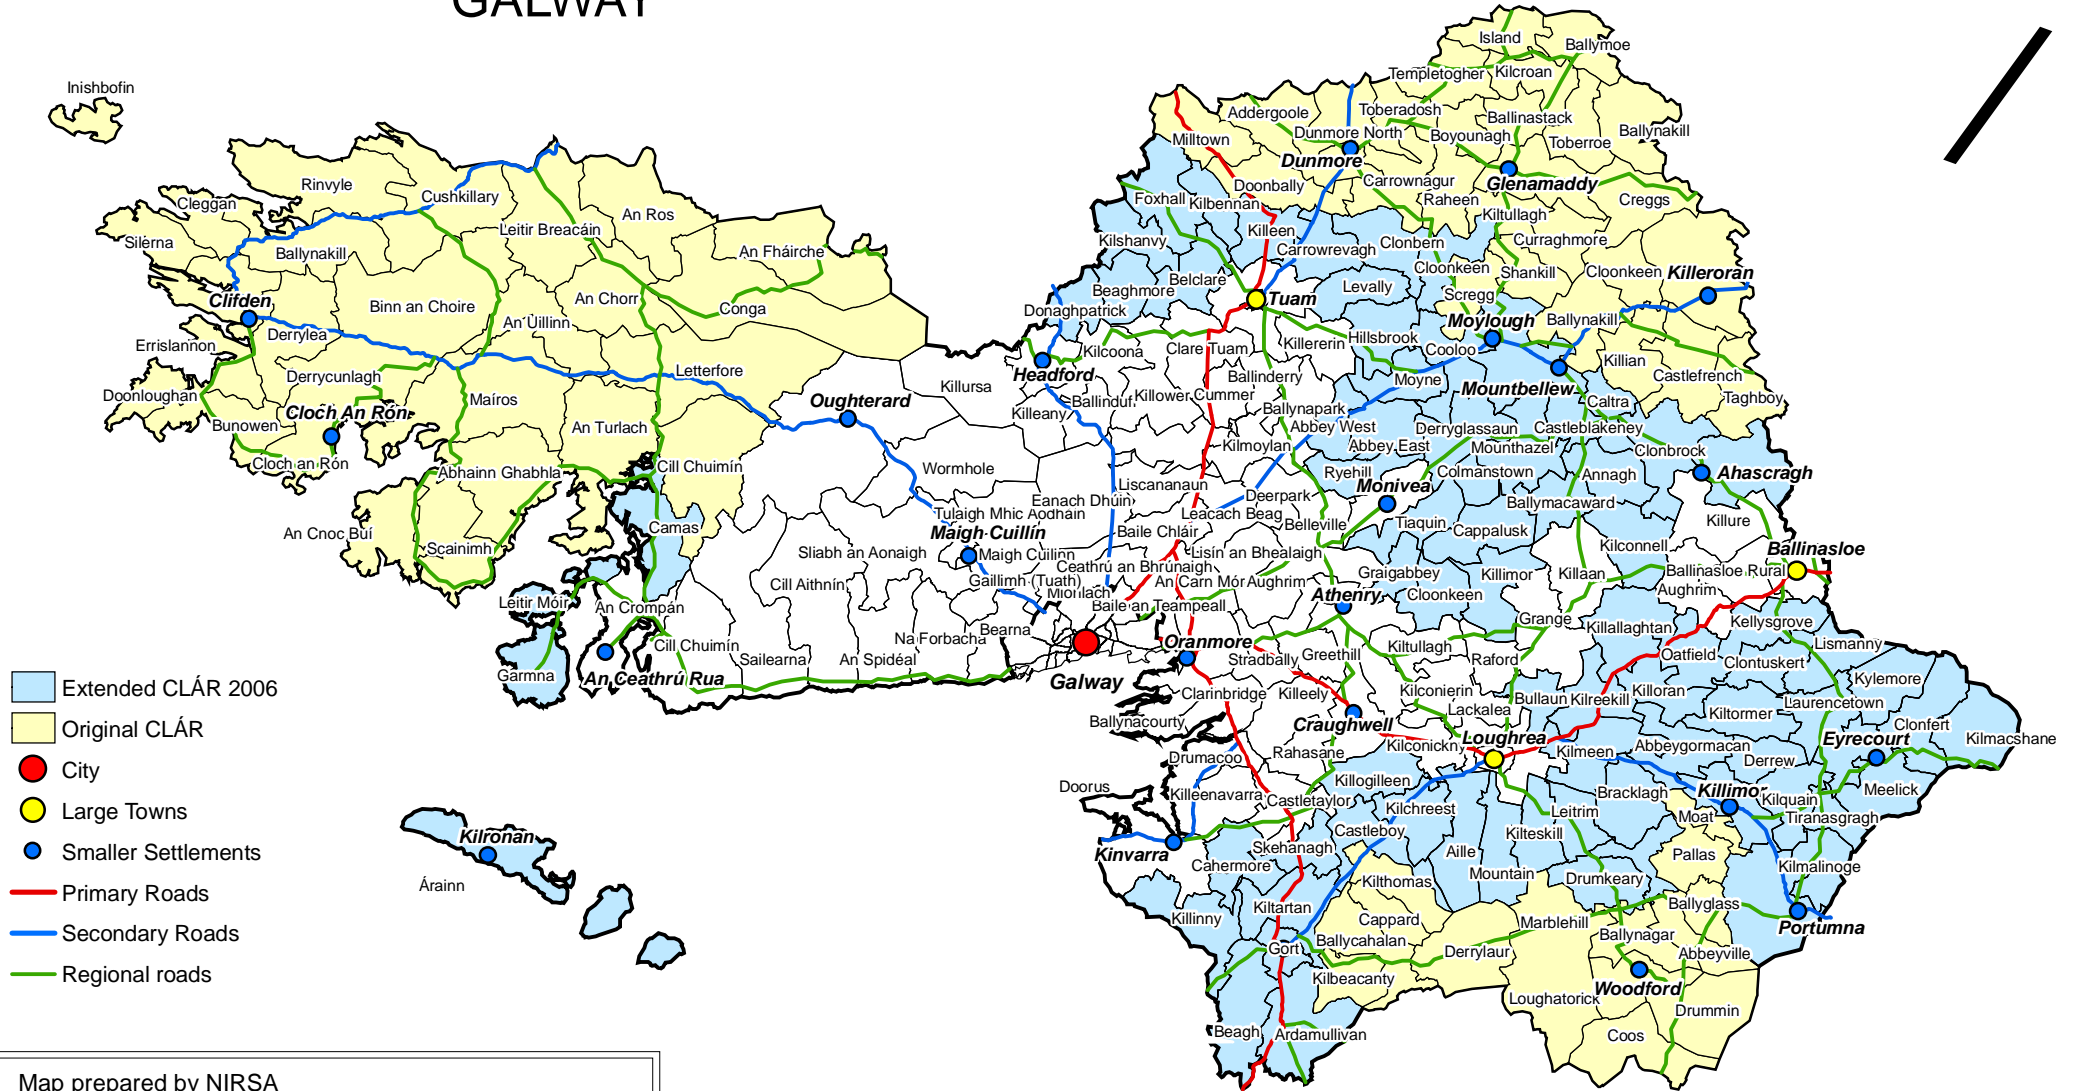

GALWAY

- Extended CLÁR 2006
- Original CLÁR
- City
- Large Towns
- Smaller Settlements
- Primary Roads
- Secondary Roads
- Regional roads

Map prepared by NIRSA
 Data provided by Ordnance Survey Ireland,
 Central Statistics Office (Census files)
 Copyright Permit no. MP000606
 © Government of Ireland, Ordnance Survey Ireland
 Department of Community, Rural and Gaeltacht Affairs